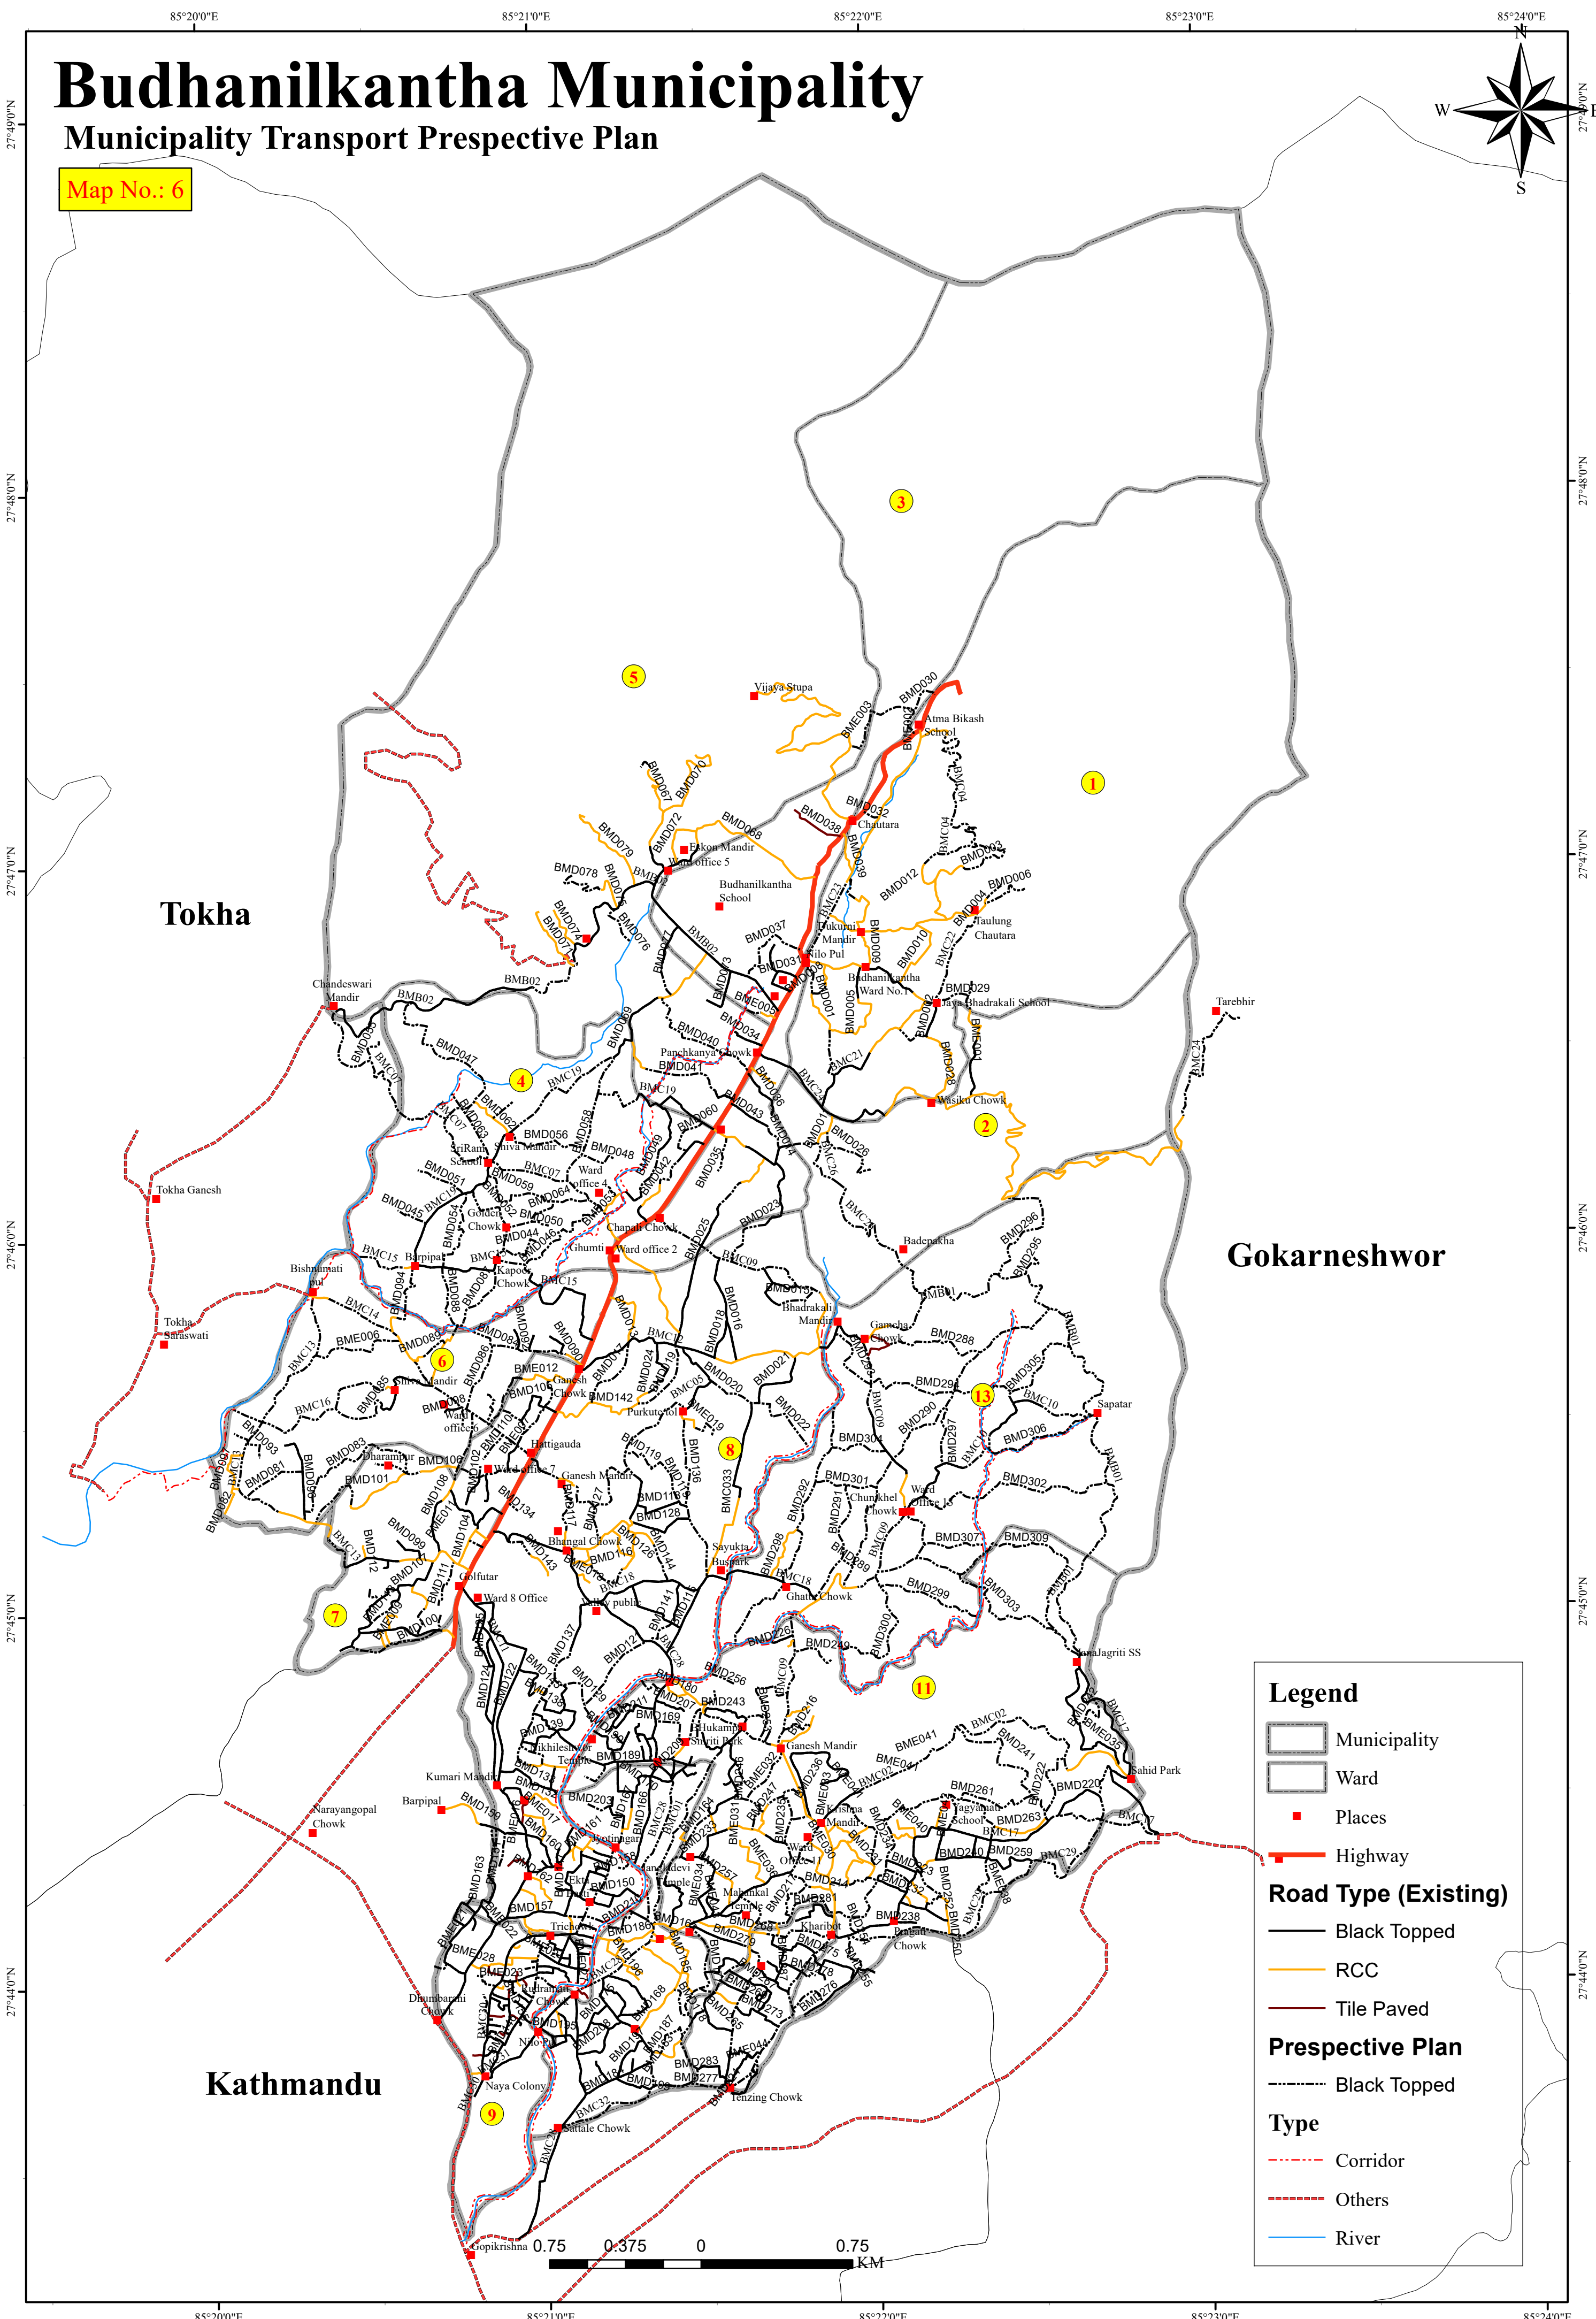

Budhanilkantha Municipality

Municipality Transport Prespective Plan

Map No.: 6

Tokha

Gokarneshwor

Kathmandu

Legend

- Municipality
- Ward
- Places
- Highway
- Road Type (Existing)
 - Black Topped
 - RCC
 - Tile Paved
- Prespective Plan
 - Black Topped
- Type
 - Corridor
 - Others
- River