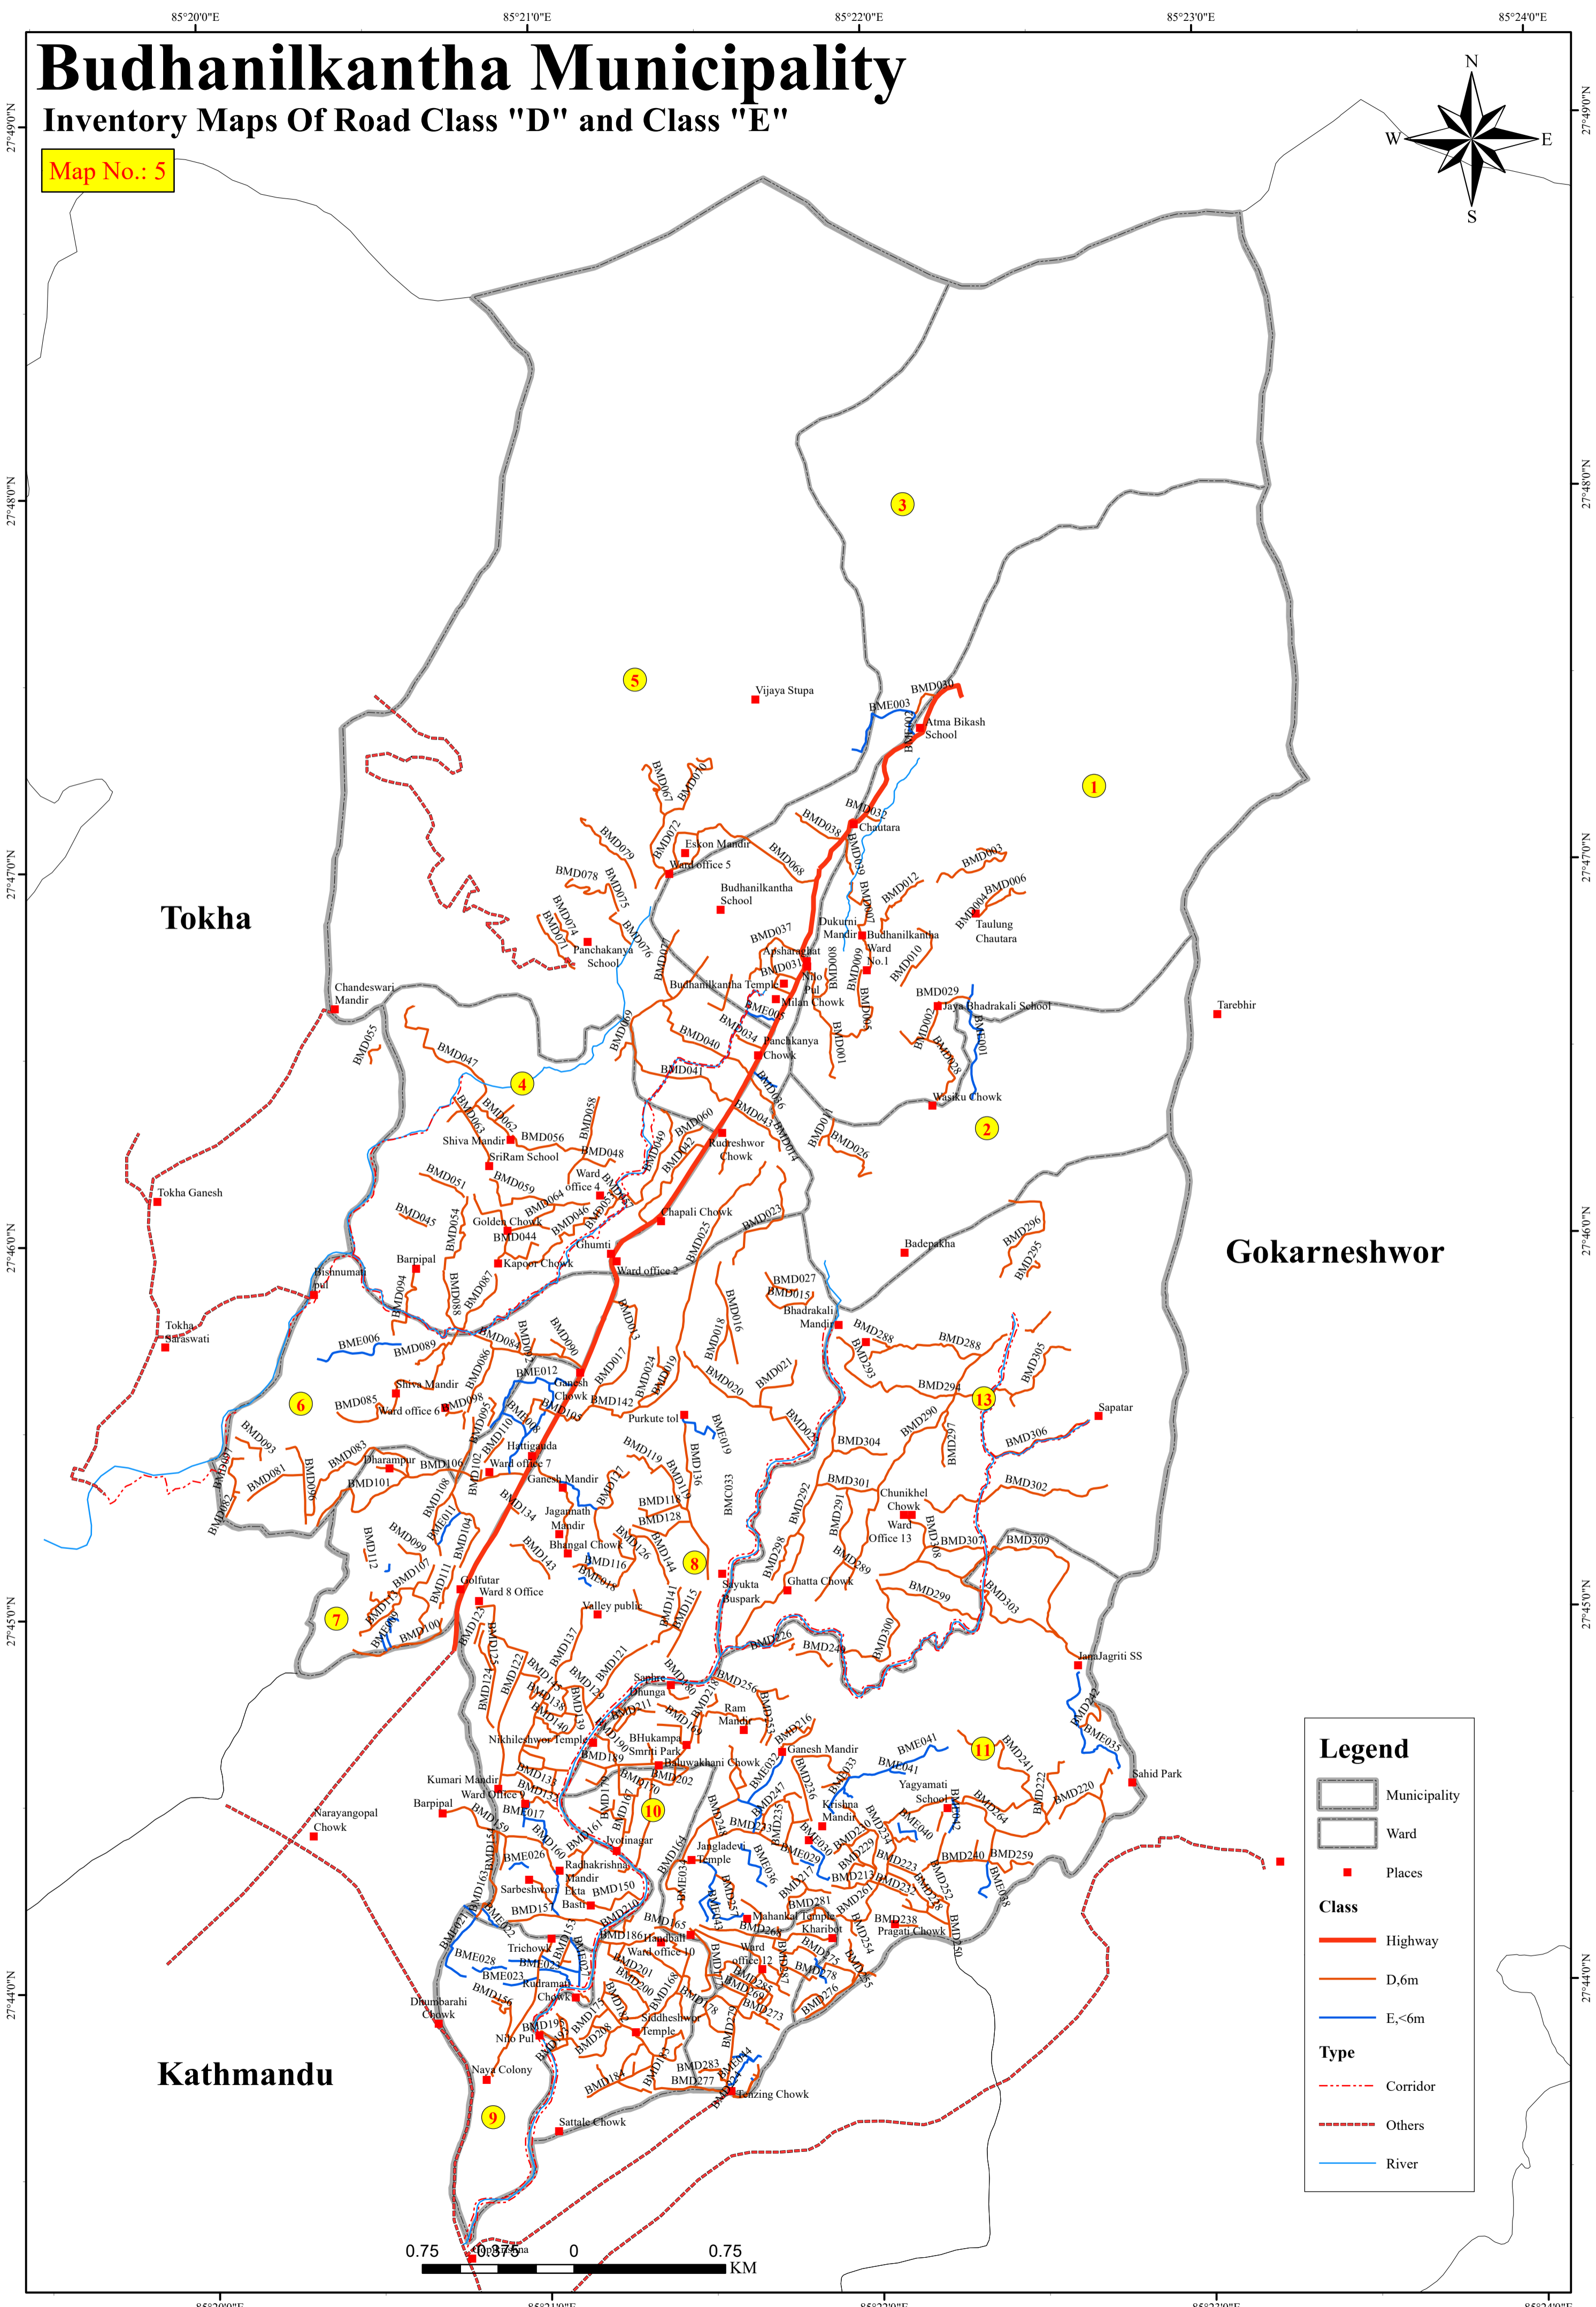

Budhanilkantha Municipality

Inventory Maps Of Road Class "D" and Class "E"

Map No.: 5

Gokarneshwor

Tokha

Kathmandu

Legend

- Municipality
- Ward
- Places
- Class**
 - Highway
 - D,6m
 - E,<6m
- Type**
 - Corridor
 - Others
 - River