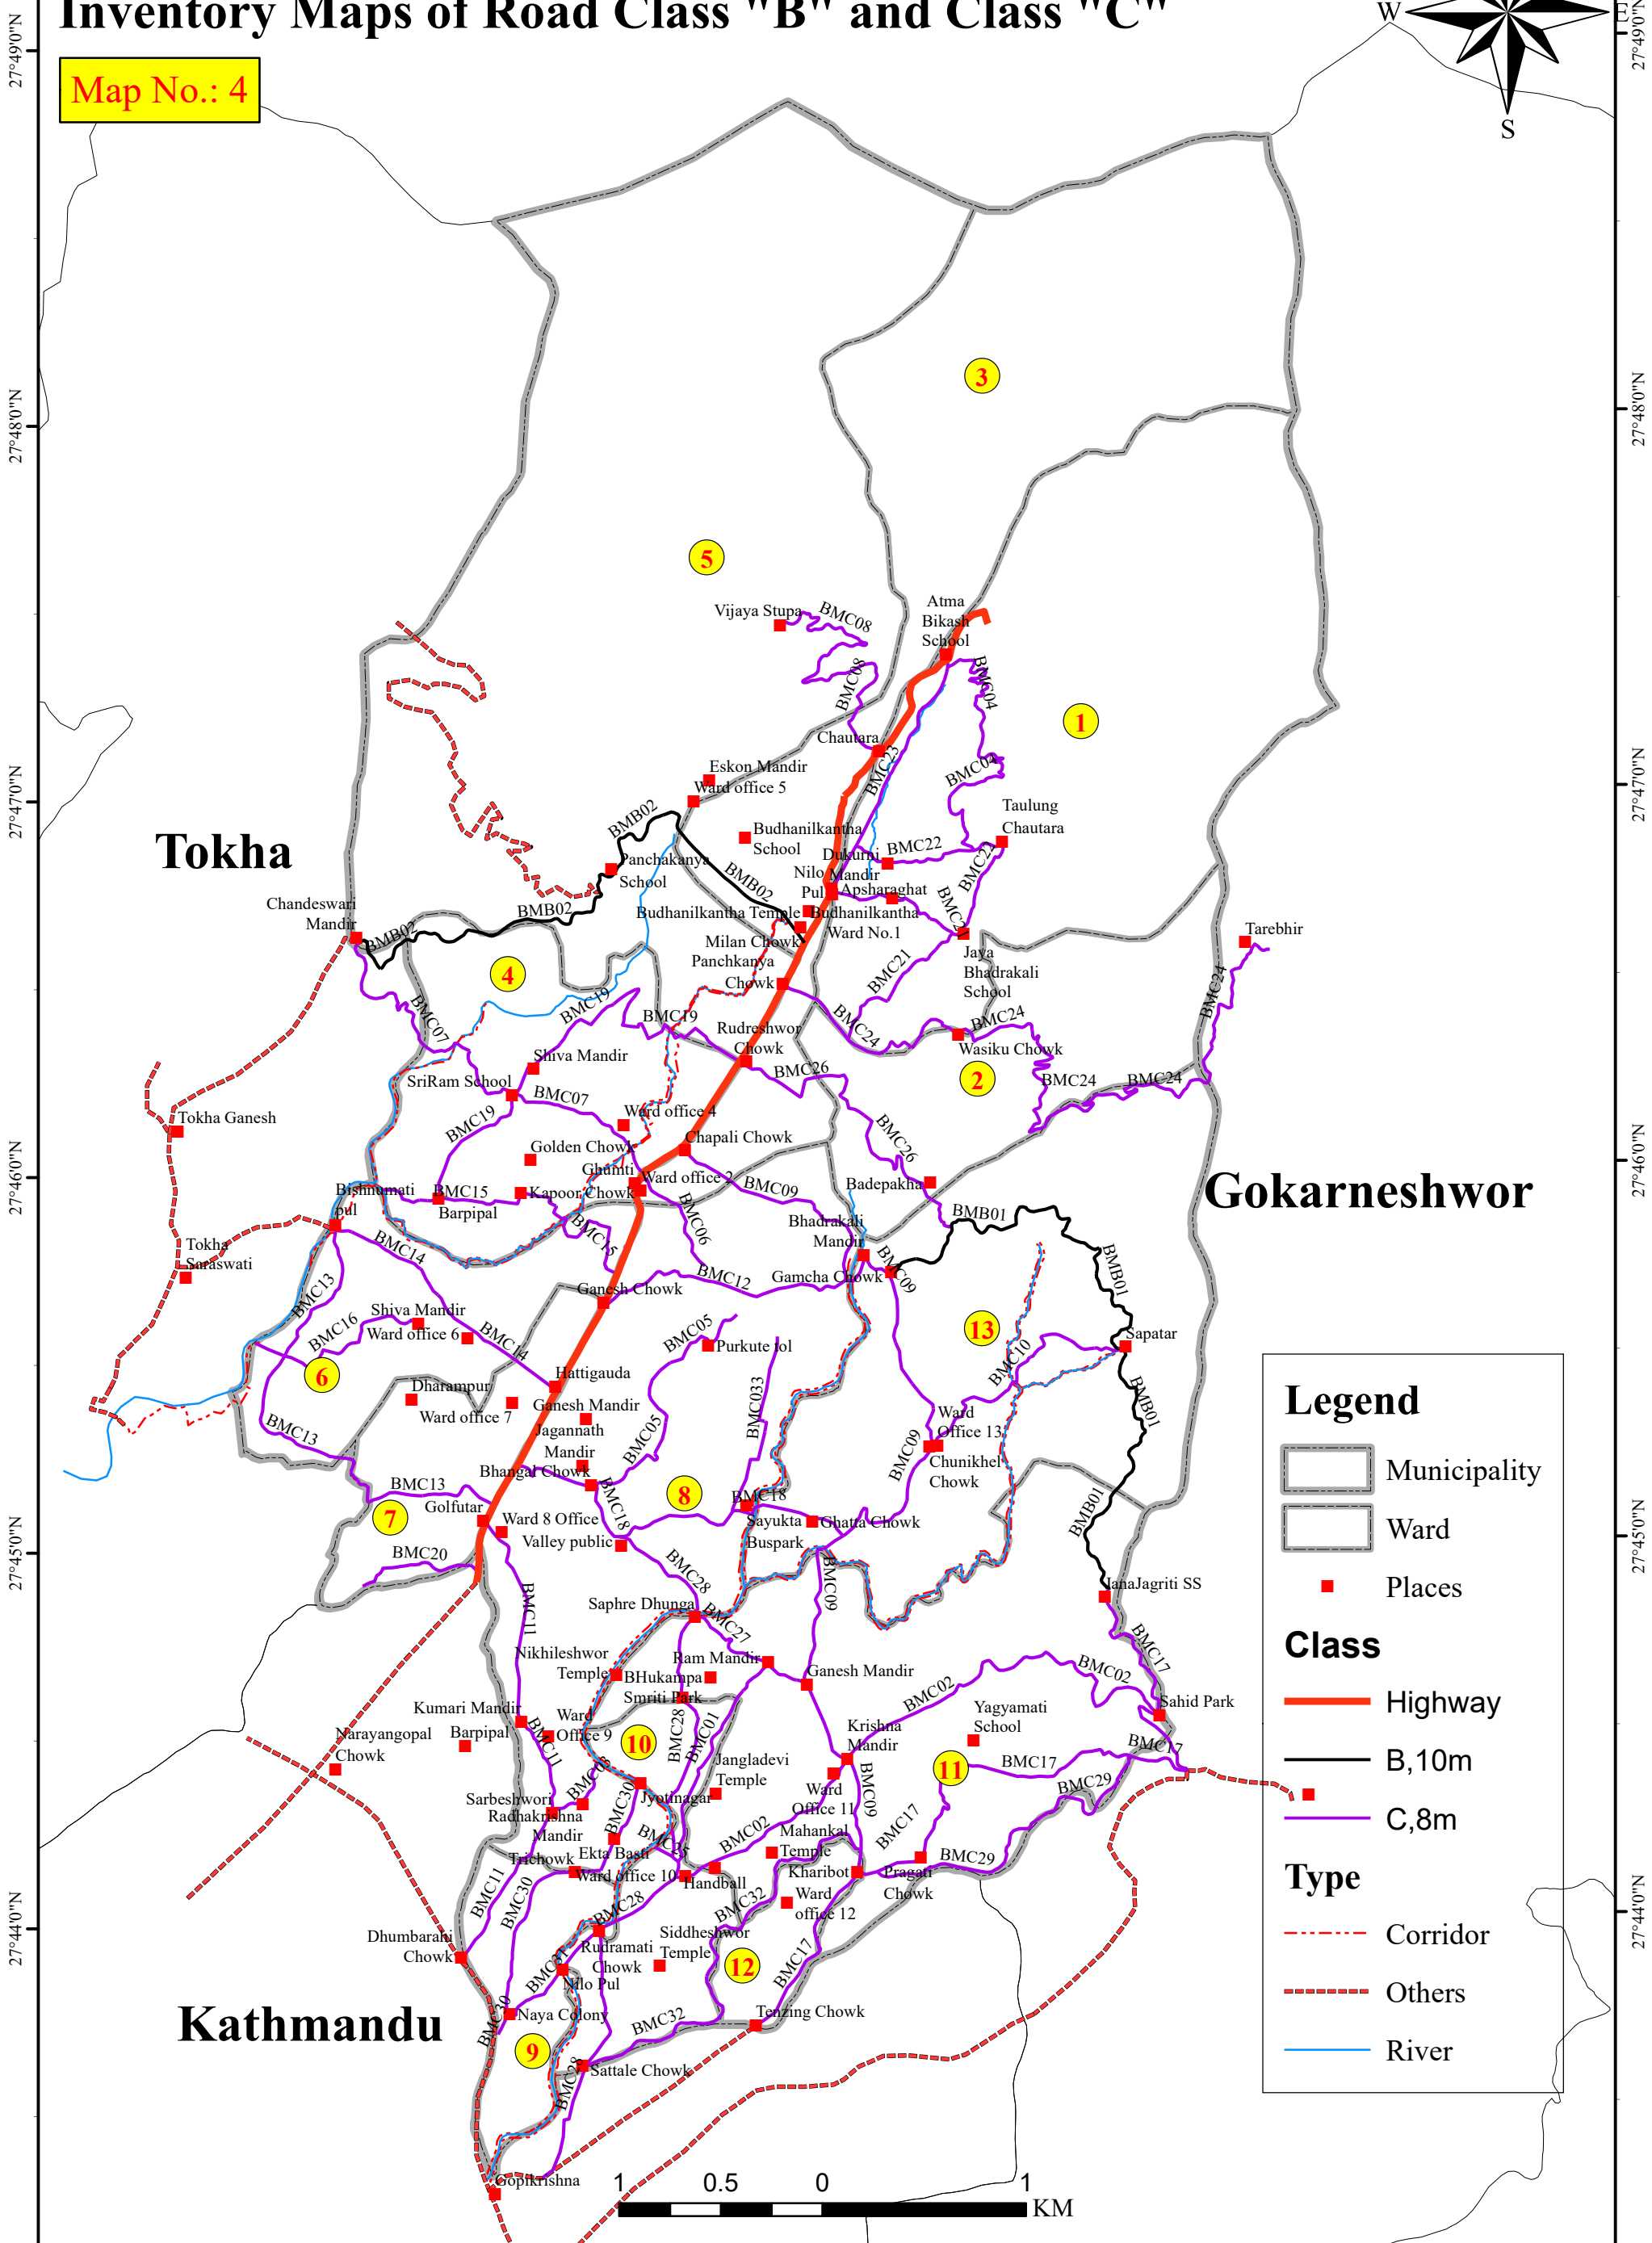

85°20'0"E 85°21'0"E 85°22'0"E 85°23'0"E 85°24'0"E

Budhanilkantha Municipality

Inventory Maps of Road Class "B" and Class "C"

Map No.: 4

Tokha

Gokarneshwor

Kathmandu

Legend

- Municipality
- Ward
- Places

Class

- Highway
- B, 10m
- C, 8m

Type

- Corridor
- Others
- River