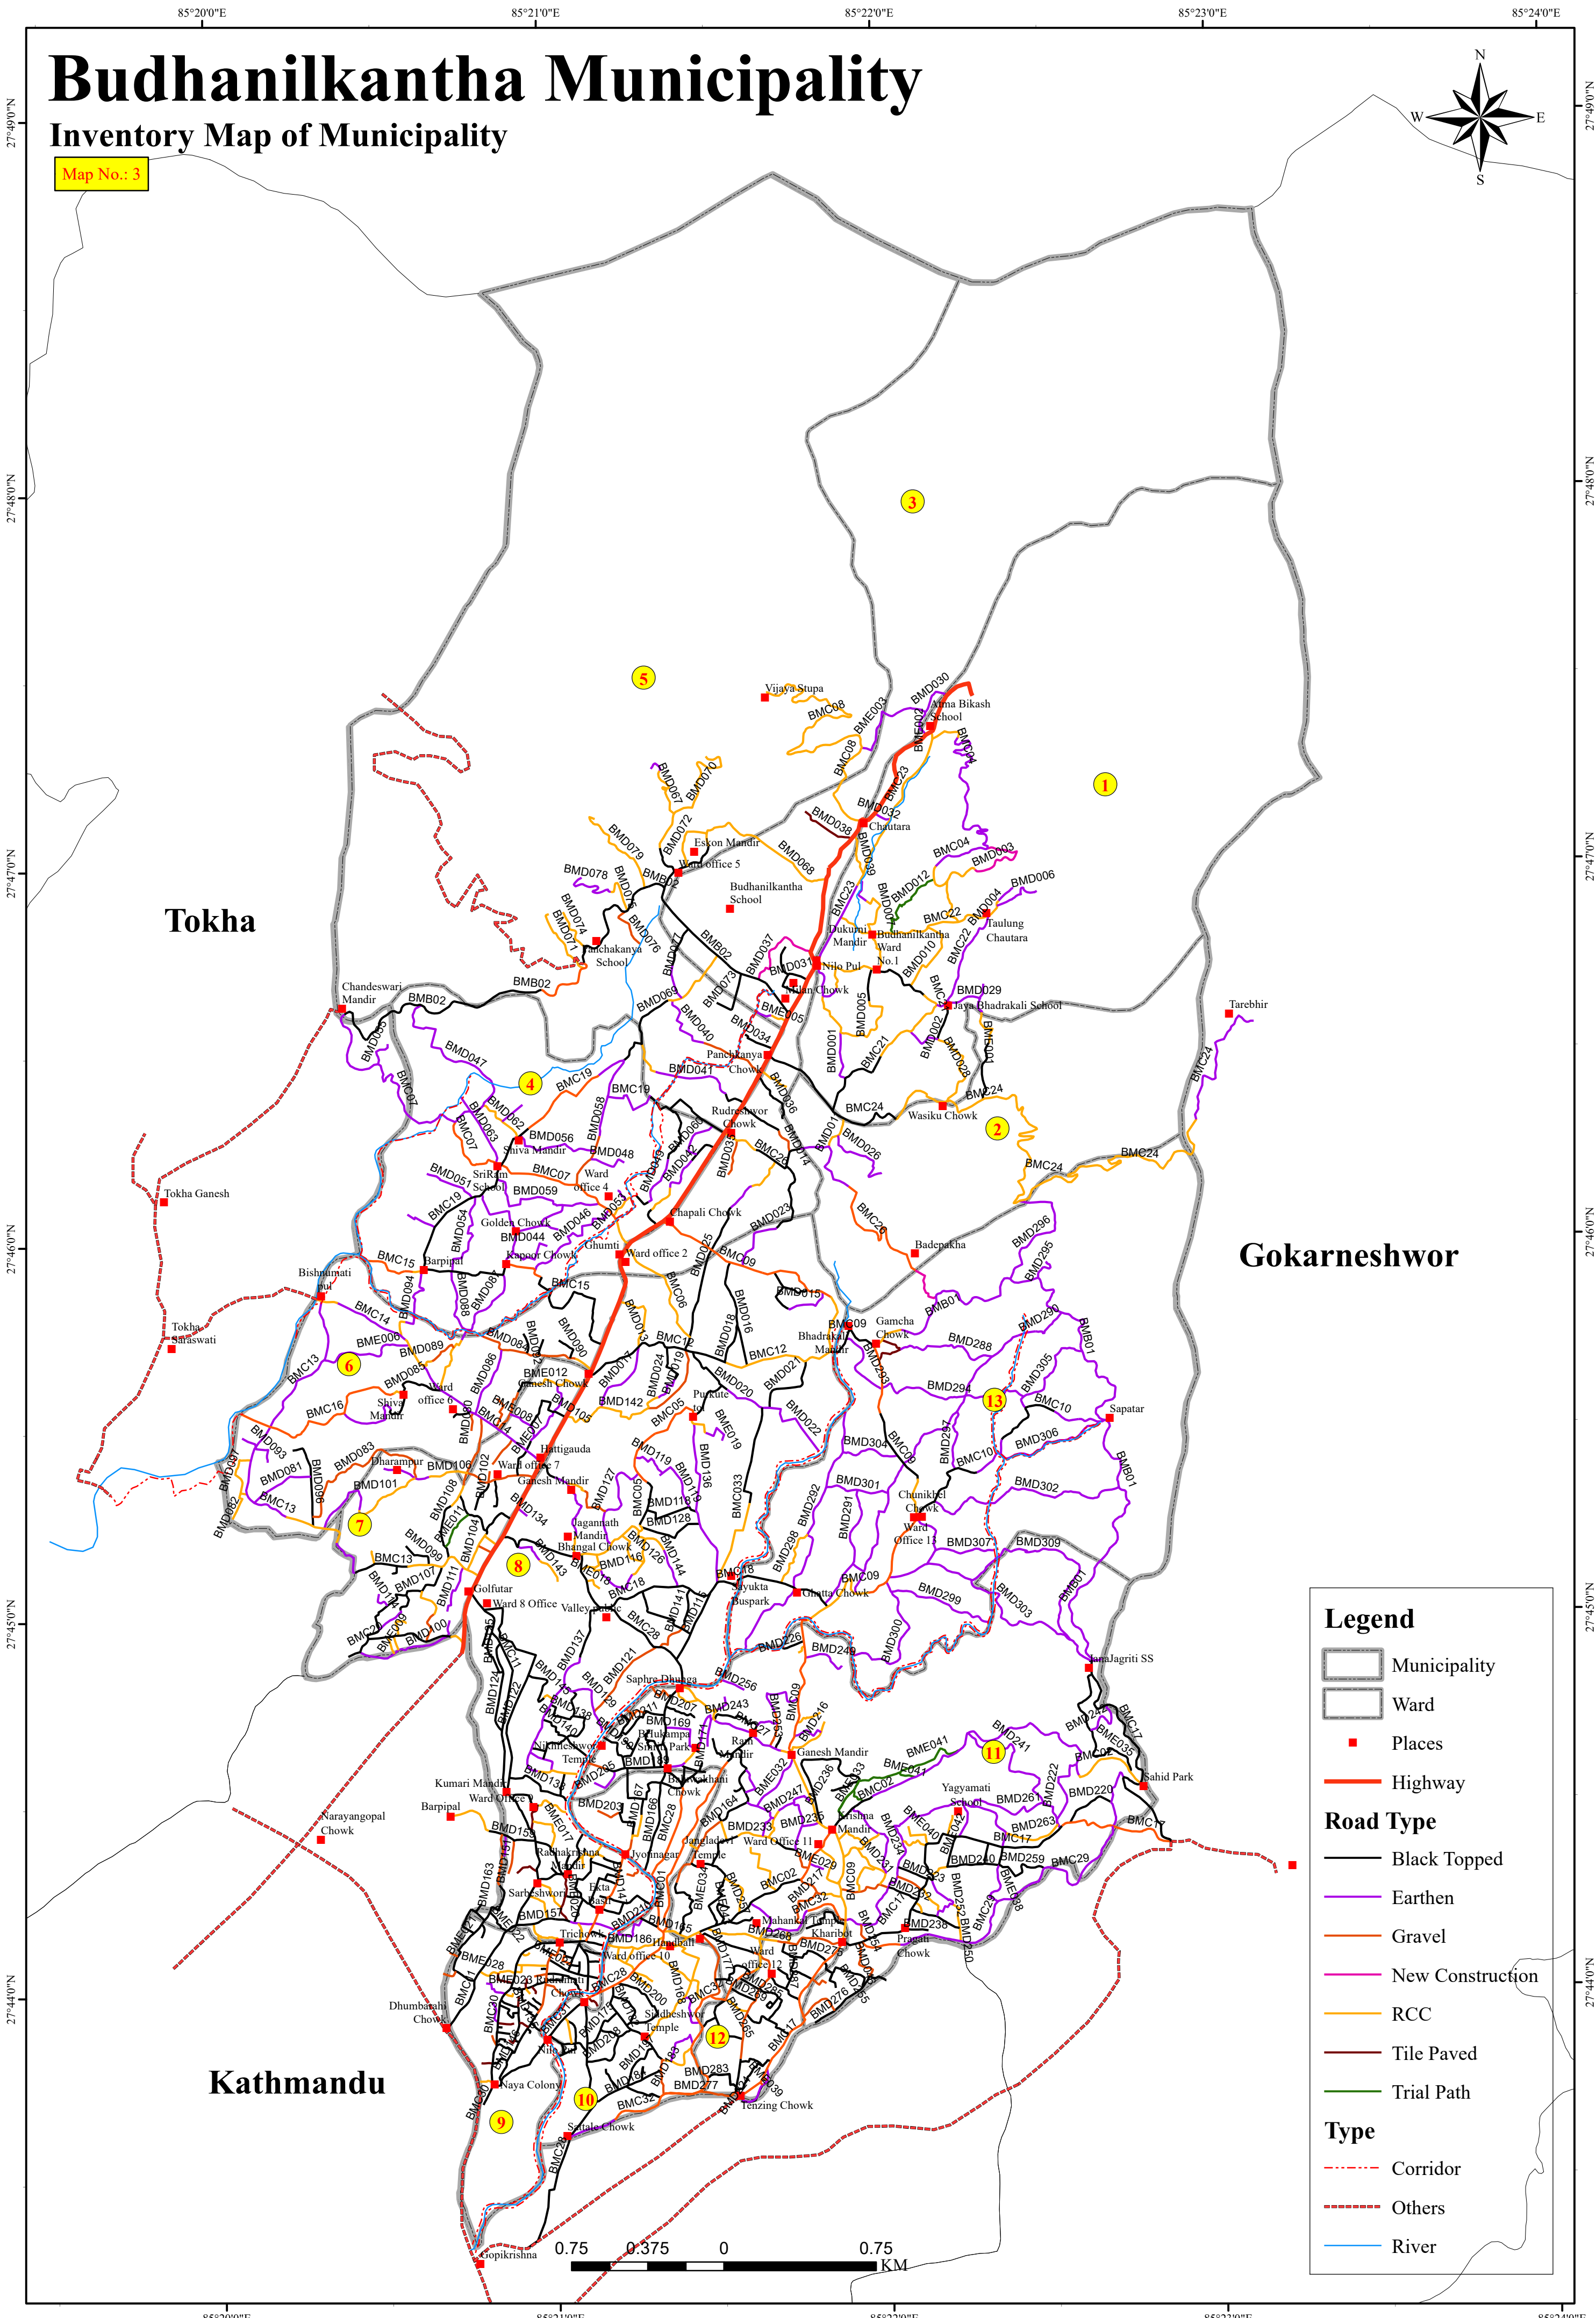

Budhanilkantha Municipality

Inventory Map of Municipality

Map No.: 3

Legend

- Municipality
- Ward
- Places
- Highway
- Road Type
 - Black Topped
 - Earthen
 - Gravel
 - New Construction
 - RCC
 - Tile Paved
 - Trial Path
- Type
 - Corridor
 - Others
 - River