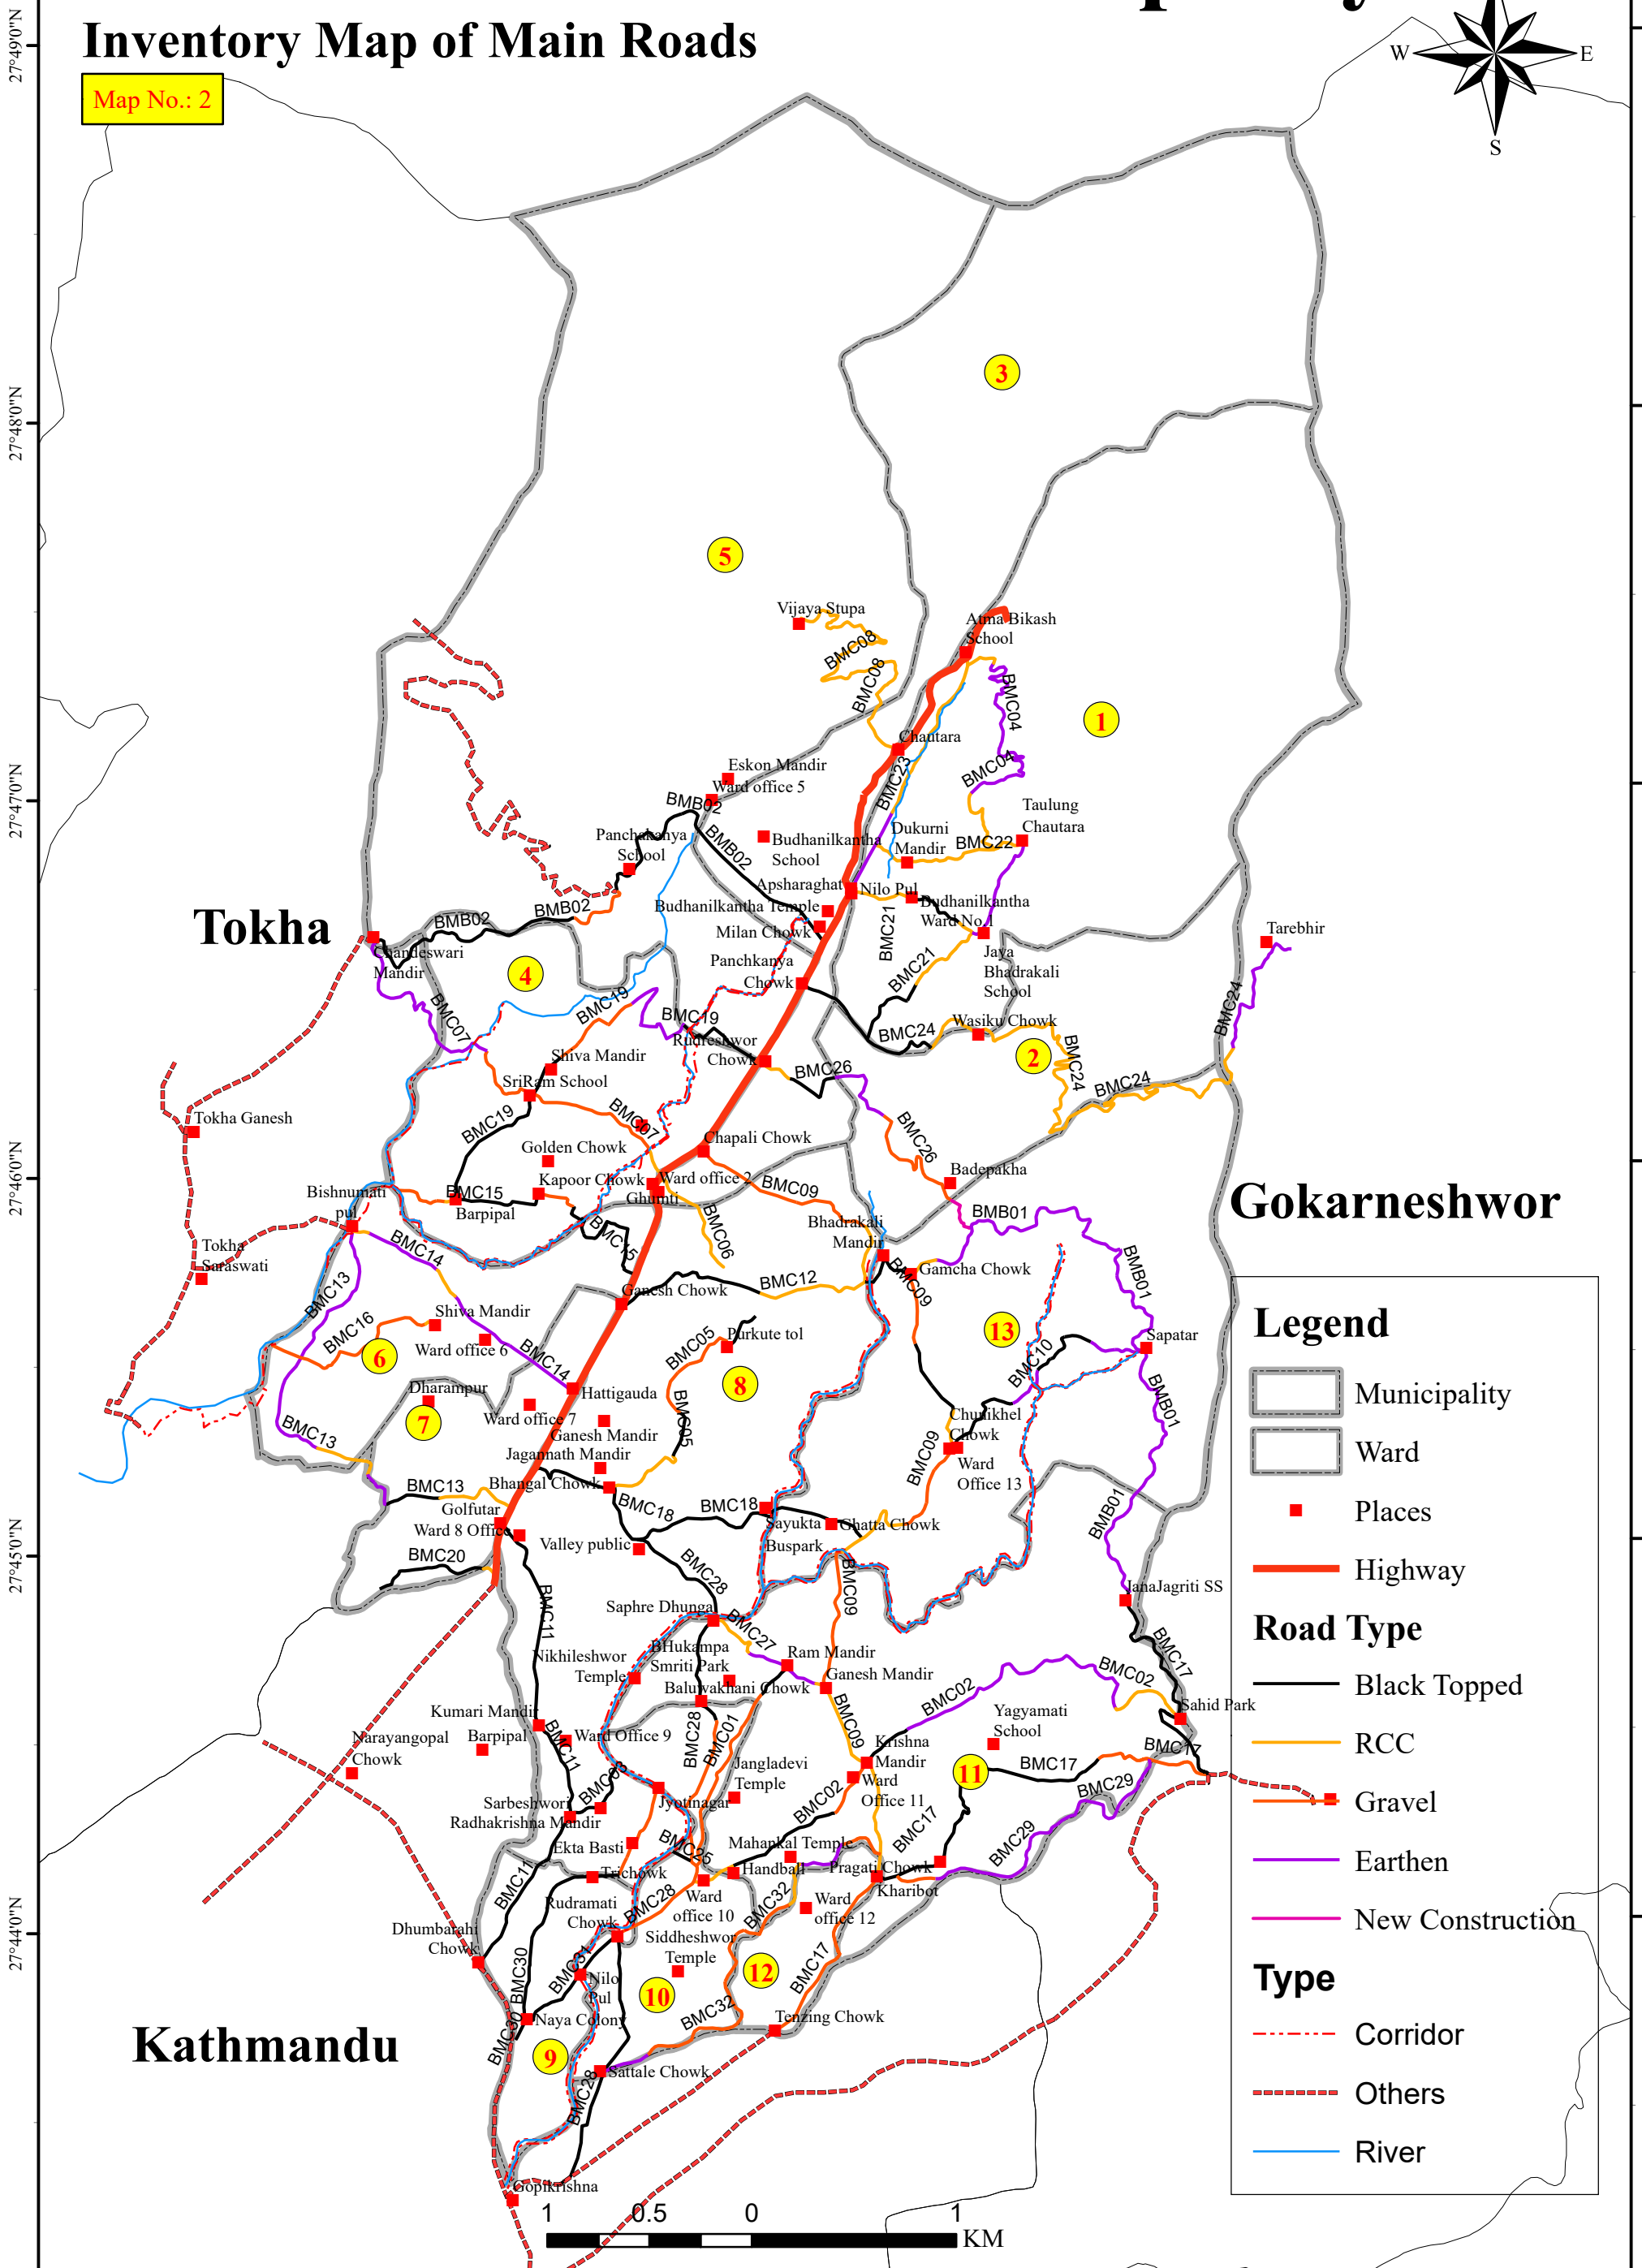

85°20'0"E

85°21'0"E

85°22'0"E

85°23'0"E

85°24'0"E

Budhanilkantha Municipality

Inventory Map of Main Roads

Map No.: 2

Tokha

Gokarneshwor

Kathmandu

Legend

- Municipality
- Ward
- Places
- Highway
- Road Type**
- Black Topped
- RCC
- Gravel
- Earthen
- New Construction
- Type**
- Corridor
- Others
- River